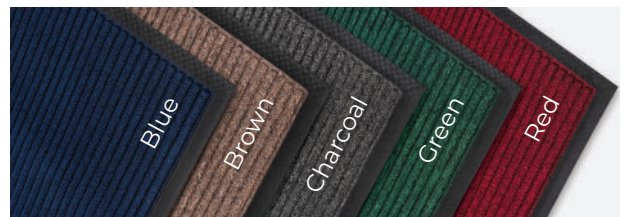

Suitable for indoor use

Zone
2

Zone
3

For our icon glossary please visit: bluediamond.uk.com/glossary
For more information about this product or, to place an order [click here](#)